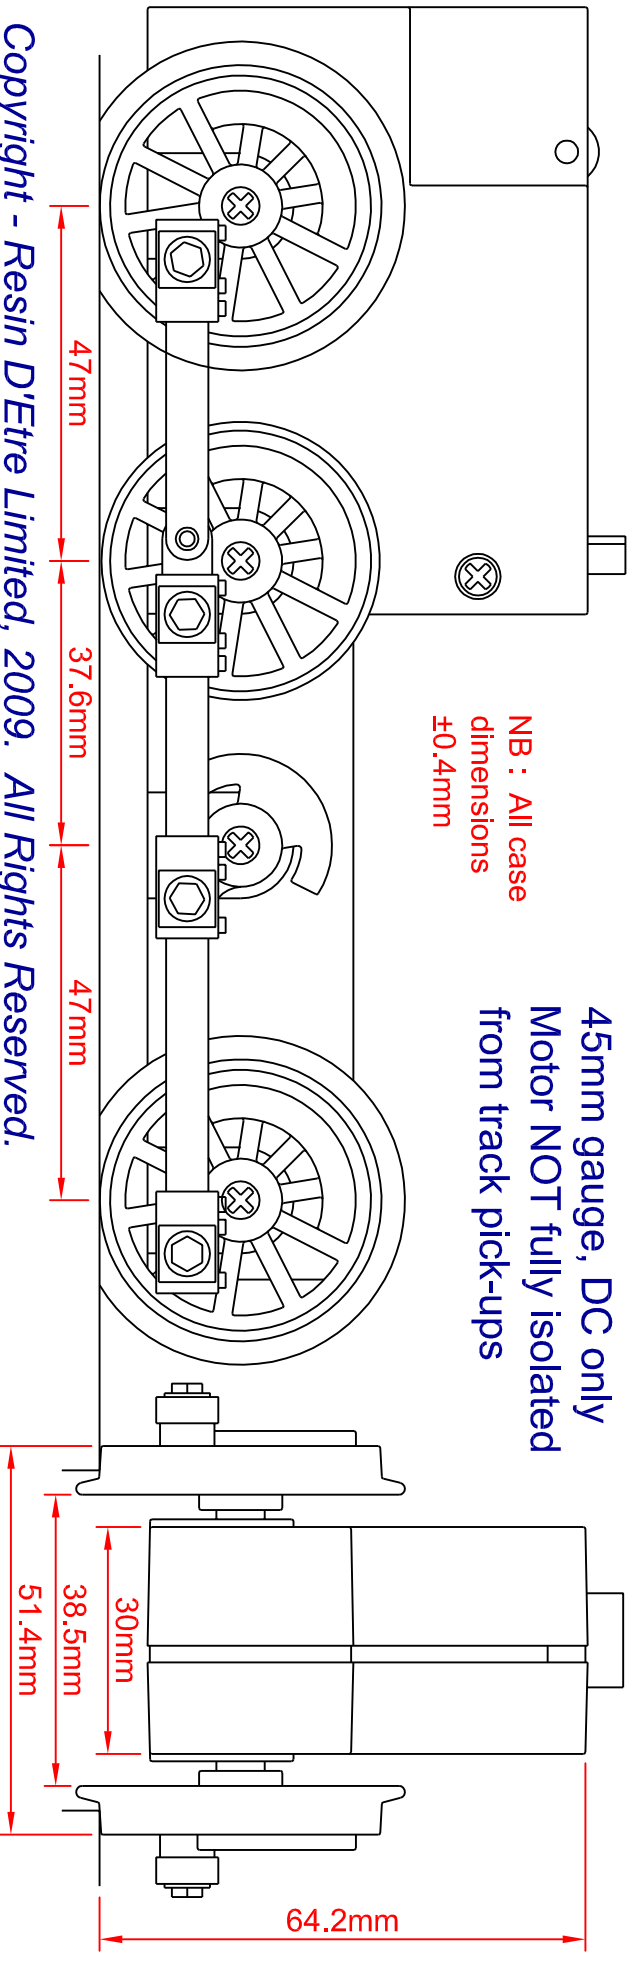

g-bits.co.uk

Resin D'Etire Ltd

13 Fenwick Terrace
North Shields
NE29 0LU, UK
UK Reg. : 6449367

g-bits.co.uk 162-01xx
series chassis
(162-0110 shown)

Principal Dimensions
Wheelbase = 131.6mm
Wheel Dia = 37.3mm

NB : All case
dimensions
 $\pm 0.4\text{mm}$

45mm gauge, DC only
Motor NOT fully isolated
from track pick-ups

Copyright - Resin D'Etire Limited, 2009. All Rights Reserved.