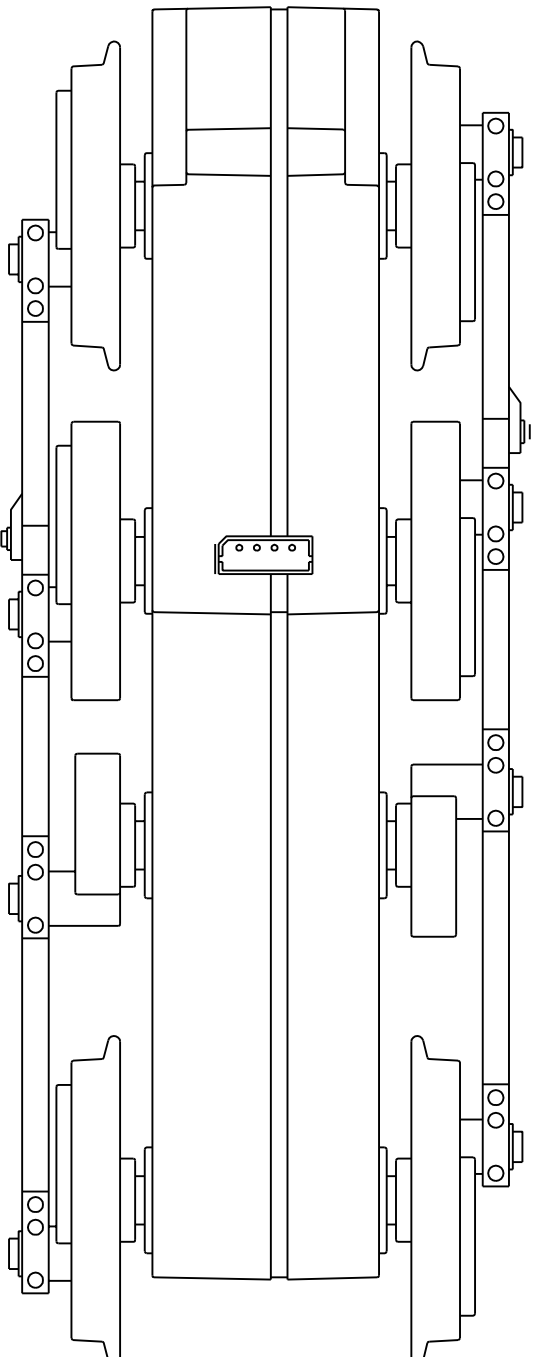

g-bits.co.uk

Resin D'Etire Ltd

13 Fenwick Terrace
North Shields
NE29 0LU, UK
UK Reg. : 6449367

g-bits.co.uk 162-01xx
series chassis
(162-0110 shown)

Principal Dimensions
Wheelbase = 131.6mm
Wheel Dia = 37.3mm

NB : All case
dimensions
 $\pm 0.4\text{mm}$

45mm gauge, DC only
Motor NOT fully isolated
from track pick-ups

Copyright - Resin D'Etire Limited, 2009. All Rights Reserved.