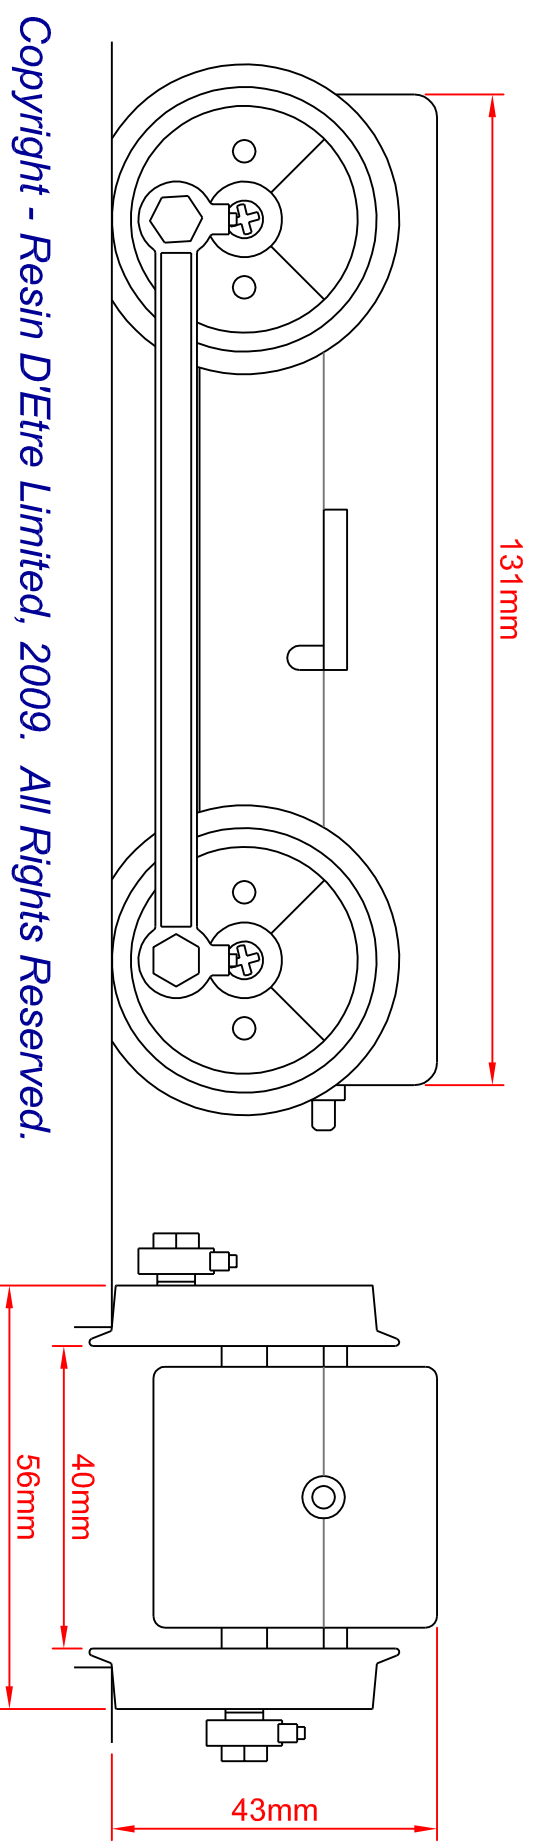

g-bits.co.uk

Resin D'Etre Ltd

13 Fenwick Terrace
North Shields
NE29 0LU, UK
UK Reg. : 6449367

g-bits.co.uk 162-02xx
series chassis

Principal Dimensions
Wheelbase = 98mm
Wheel Dia = 35mm
45mm gauge, DC only
2x 2pin Female BEC
Connectors on Leads