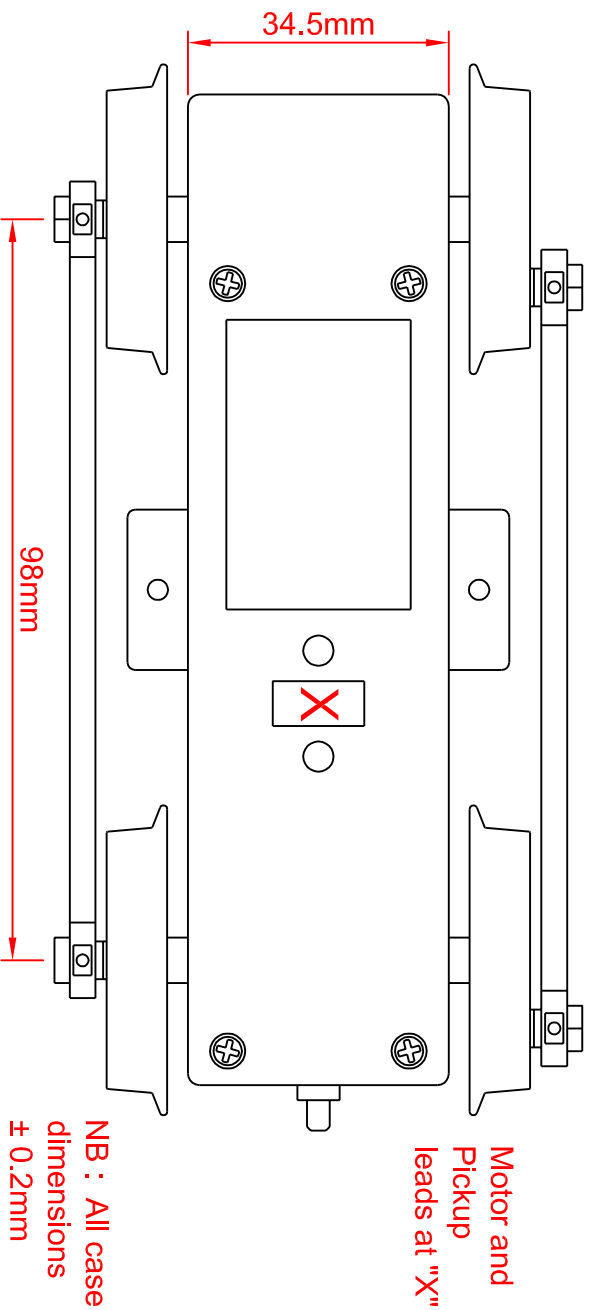

g-bits.co.uk

Resin D'Etre Ltd

13 Fenwick Terrace
North Shields
NE29 0LU, UK
UK Reg. : 6449367

g-bits.co.uk 162-02xx
series chassis

Principal Dimensions
Wheelbase = 98mm
Wheel Dia = 35mm
45mm gauge, DC only
2x 2pin Female BEC
Connectors on Leads